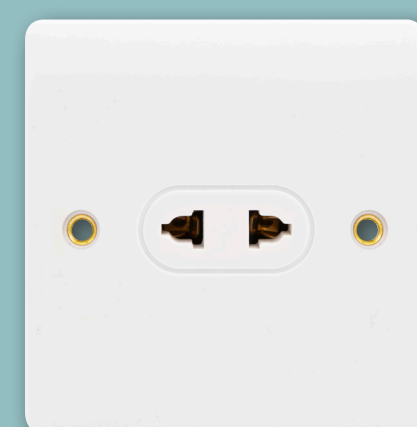

NEW ADDITIONS

A stylish, contemporary & flexible range of smooth profile wiring accessory solutions.

CMA027N
10AX 1 Gang 2 Way
Retractive 'Bell' Switch
with Neon

CMA034N
15A Round Pin
Switched Socket
Outlet with Neon

CMA112
10AX 2 Gang 1
Way Plate Switch

CMA113
10AX 3 Gang 1 Way
Plate Switch

CMA114
10AX 4 Gang 1 Way
Plate Switch

CMA9836N
16A 2 Gang Universal Switched
Socket Outlet with Neon

CMA136
13A 2 Gang Single Pole
Switched Socket Outlet

CMA135
13A 1 Gang Single Pole
Switched Socket

CMA151
1 Gang 1 Way 500W/Va
Resistive/Inductive
Dimmer Switch

CMA8135
13A 1 Gang Single Pole
Switched Socket with
Neon

CMA9114
10AX 4 Gang 1
Way Plate Switch

CMA9630
1 Gang 16A Multifunction
Socket Outlet

CMA9632
1 Gang Twin 16A
Multi-function Socket Outlet

CMA9635
1 Gang 16A Multifunction
Socket Outlet + 20A
SP Switch

CMA9871N
13A 1 Gang Universal Switched
Socket Outlet with Single USB
Charging Outlet & Neon