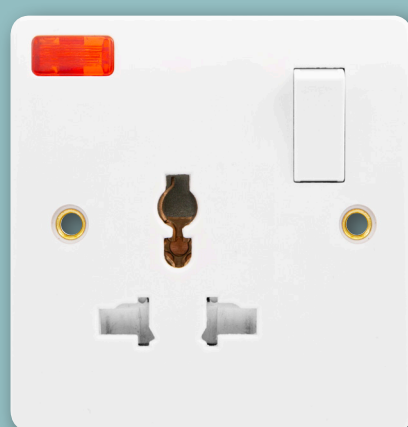

NEW ADDITIONS

A stylish, contemporary & flexible range of smooth profile wiring accessory solutions.

CMA027N
10AX 1 Gang 2 Way
Retractive 'Bell' Switch
with Neon

CMA034N
15A Round Pin
Switched Socket
Outlet with Neon

CMA135
13A 1 Gang Single Pole
Switched Socket

CMA151
1 Gang 1 Way 500W/Va
Resistive/Inductive
Dimmer Switch

CMA8135
13A 1 Gang Single Pole
Switched Socket with
Neon

CMA9114
10AX 4 Gang 1
Way Plate Switch

CMA9630
1 Gang 16A Multifunction
Socket Outlet

CMA9632
1 Gang Twin 16A
Multi-function Socket Outlet

CMA9635
1 Gang 16A Multifunction
Socket Outlet + 20A
SP Switch

CMA9871N
13A 1 Gang Universal Switched
Socket Outlet with Single USB
Charging Outlet & Neon

CMA9835N
13A 1 Gang Universal
Switched Socket
Outlet with Neon

CMA11000
1 Gang 1 Way 1000W/Va
Resistive/Inductive
Dimmer Switch

CMA96835N
16A Twin Multifunction
SP Switched Socket
Outlet With Neon