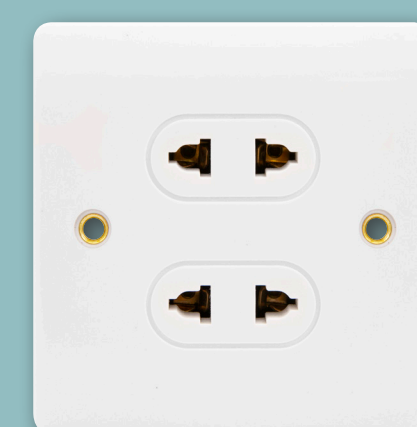

NEW ADDITIONS

A stylish, contemporary & flexible range of smooth profile wiring accessory solutions.

CMA027N
10AX 1 Gang 2 Way
Retractive 'Bell' Switch
with Neon

CMA034N
15A Round Pin
Switched Socket
Outlet with Neon

CMA112
10AX 2 Gang 1
Way Plate Switch

CMA113
10AX 3 Gang 1 Way
Plate Switch

CMA114
10AX 4 Gang 1 Way
Plate Switch

CMA9836N
16A 2 Gang Universal Switched
Socket Outlet with Neon

CMA136
13A 2 Gang Single Pole
Switched Socket Outlet

CMA135
13A 1 Gang Single Pole
Switched Socket

CMA151
1 Gang 1 Way 500W/Va
Resistive/Inductive
Dimmer Switch

CMA8135
13A 1 Gang Single Pole
Switched Socket with
Neon

CMA9114
10AX 4 Gang 1
Way Plate Switch

CMA9630
1 Gang 16A Multifunction
Socket Outlet

CMA9632
1 Gang Twin 16A
Multi-function Socket Outlet

CMA9635
1 Gang 16A Multifunction
Socket Outlet + 20A
SP Switch

CMA9871N
13A 1 Gang Universal Switched
Socket Outlet with Single USB
Charging Outlet & Neon