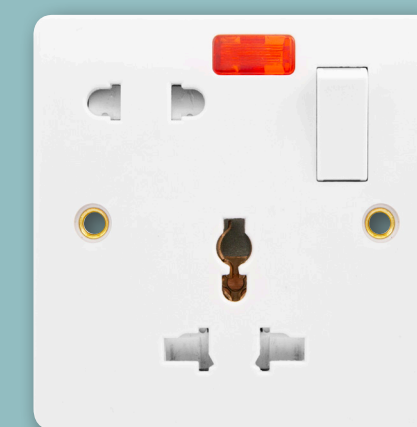

CMA112
10AX 2 Gang 1
Way Plate Switch

CMA113
10AX 3 Gang 1 Way
Plate Switch

CMA114
10AX 4 Gang 1 Way
Plate Switch

CMA9836N
16A 2 Gang Universal Switched
Socket Outlet with Neon

CMA136
13A 2 Gang Single Pole
Switched Socket Outlet

CMA135
13A 1 Gang Single Pole
Switched Socket

CMA151
1 Gang 1 Way 500W/Va
Resistive/Inductive
Dimmer Switch

CMA8135
13A 1 Gang Single Pole
Switched Socket with
Neon

CMA9114
10AX 4 Gang 1
Way Plate Switch

CMA9630
1 Gang 16A Multifunction
Socket Outlet

CMA9632
1 Gang Twin 16A
Multi-function Socket Outlet

CMA9635
1 Gang 16A Multifunction
Socket Outlet + 20A
SP Switch

CMA9871N
13A 1 Gang Universal Switched
Socket Outlet with Single USB
Charging Outlet & Neon

CMA9835N
13A 1 Gang Universal
Switched Socket
Outlet with Neon

CMA11000
1 Gang 1 Way 1000W/Va
Resistive/Inductive
Dimmer Switch

CMA96835N
16A Twin Multifunction
SP Switched Socket
Outlet With Neon